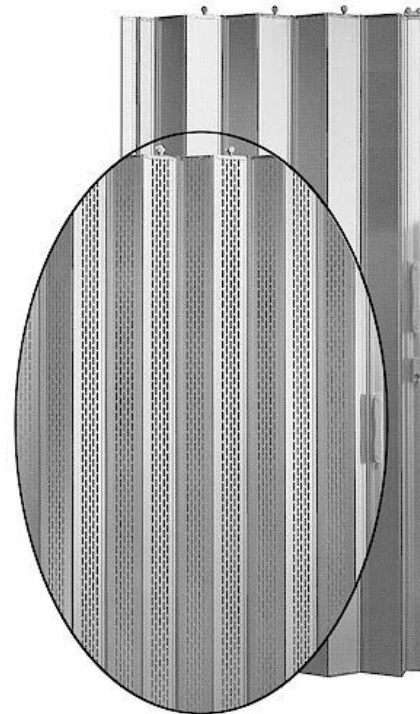

STANDARD LIGHTS: OPTIONAL LIGHTS:

GATE OPTIONS

Scissor Gate

Full Vision Gate

Accordion Vinyl Gate

Perforated Gate

*Products are subject to change.

GATE OPTIONS